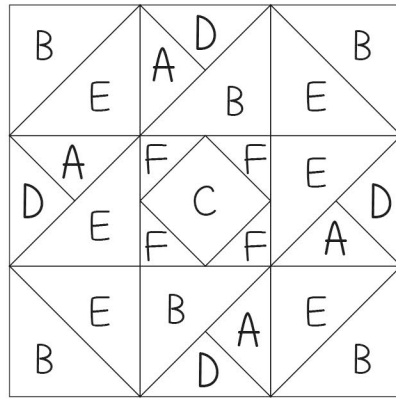

The Magic of Christmas...

6" BLOCK - 6

- Light Fabric A: 1 - 3¹/₄"  →  B: 4 - 2⁷/₈"  →  C: 1 - 1¹⁵/₁₆" 
- Red Fabric D: 1 - 3¹/₄"  →  E: 2 - 2⁷/₈"  →  F: 2 - 1⁷/₈"  → 

Country Block

City Block